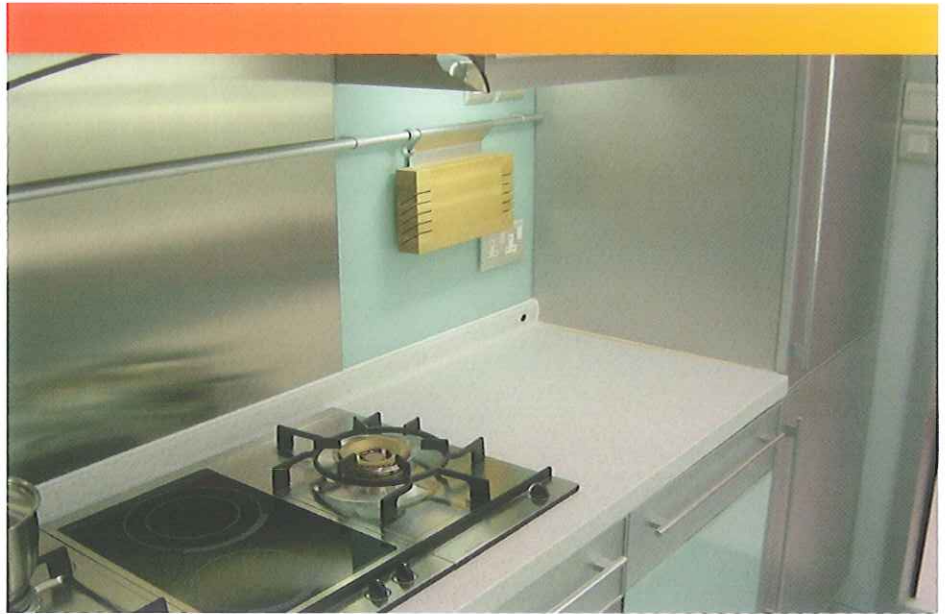

Insulated Glass Of America
Office: 704.917.0880
Toll Free: 866.332.6550
Fax: 704.917.0885
Toll Free Fax: 866.890.4615
www.igamerica.com

Introducing **Kolortuff**TM by IGA

Create a custom color, or choose from 10 standard colors of KolortuffTM coated glass for use on kitchen island tops, countertops, bar tops, wet bars, desktops, tabletops, and bathroom vanity tops. When viewed through the glass thickness, the color takes on it's own dimensional quality, unlike any other solid surface available. The silicone based coating on the under side of the glass is U-V resistant and has a ten year warranty against fading and discoloration.

Edgework options further enhance the individuality of the glass tabletop or countertop. Each one has a unique effect in creating shadow and depth to the glass when combined with various lighting effects. All glass can be fabricated with notches, holes, electrical cutouts, and sink and stove cutouts similiar to that of granite or stone applications. Guidelines for templating and installation are available. Glass should always be installed by a qualified glass professional.

Colors may vary slightly from those represented on the color chart and may vary from production run to production run. Custom colors are available for a one time color match fee. Countertops can be fabricated in 1/2" or 3/4" thick glass. Matching solid surface backsplashes are typically produced in 1/4" glass, but any thickness of glass is suitable for coating.